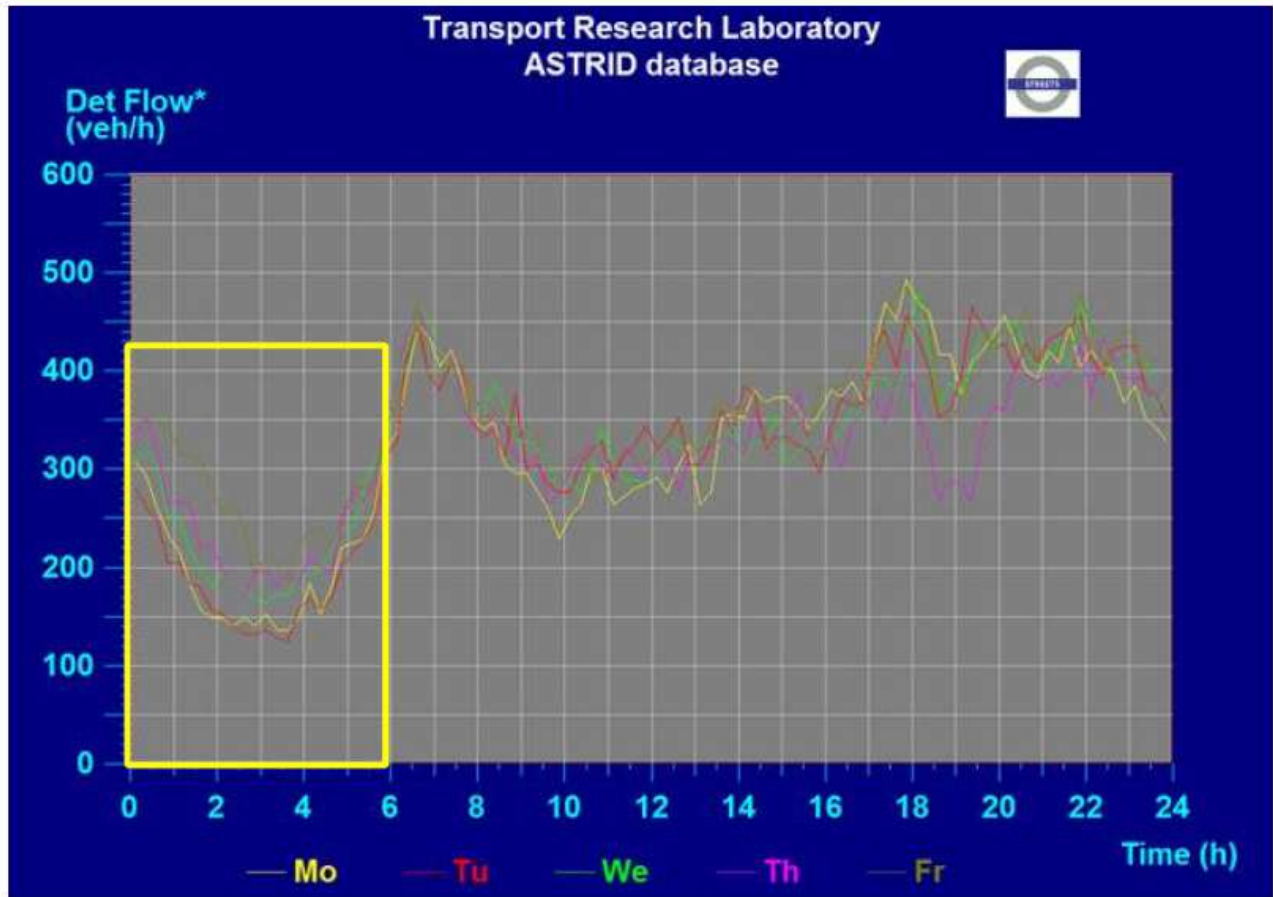

Charterhouse St SB flow

Data from the Farringdon Street/Charterhouse Street junction